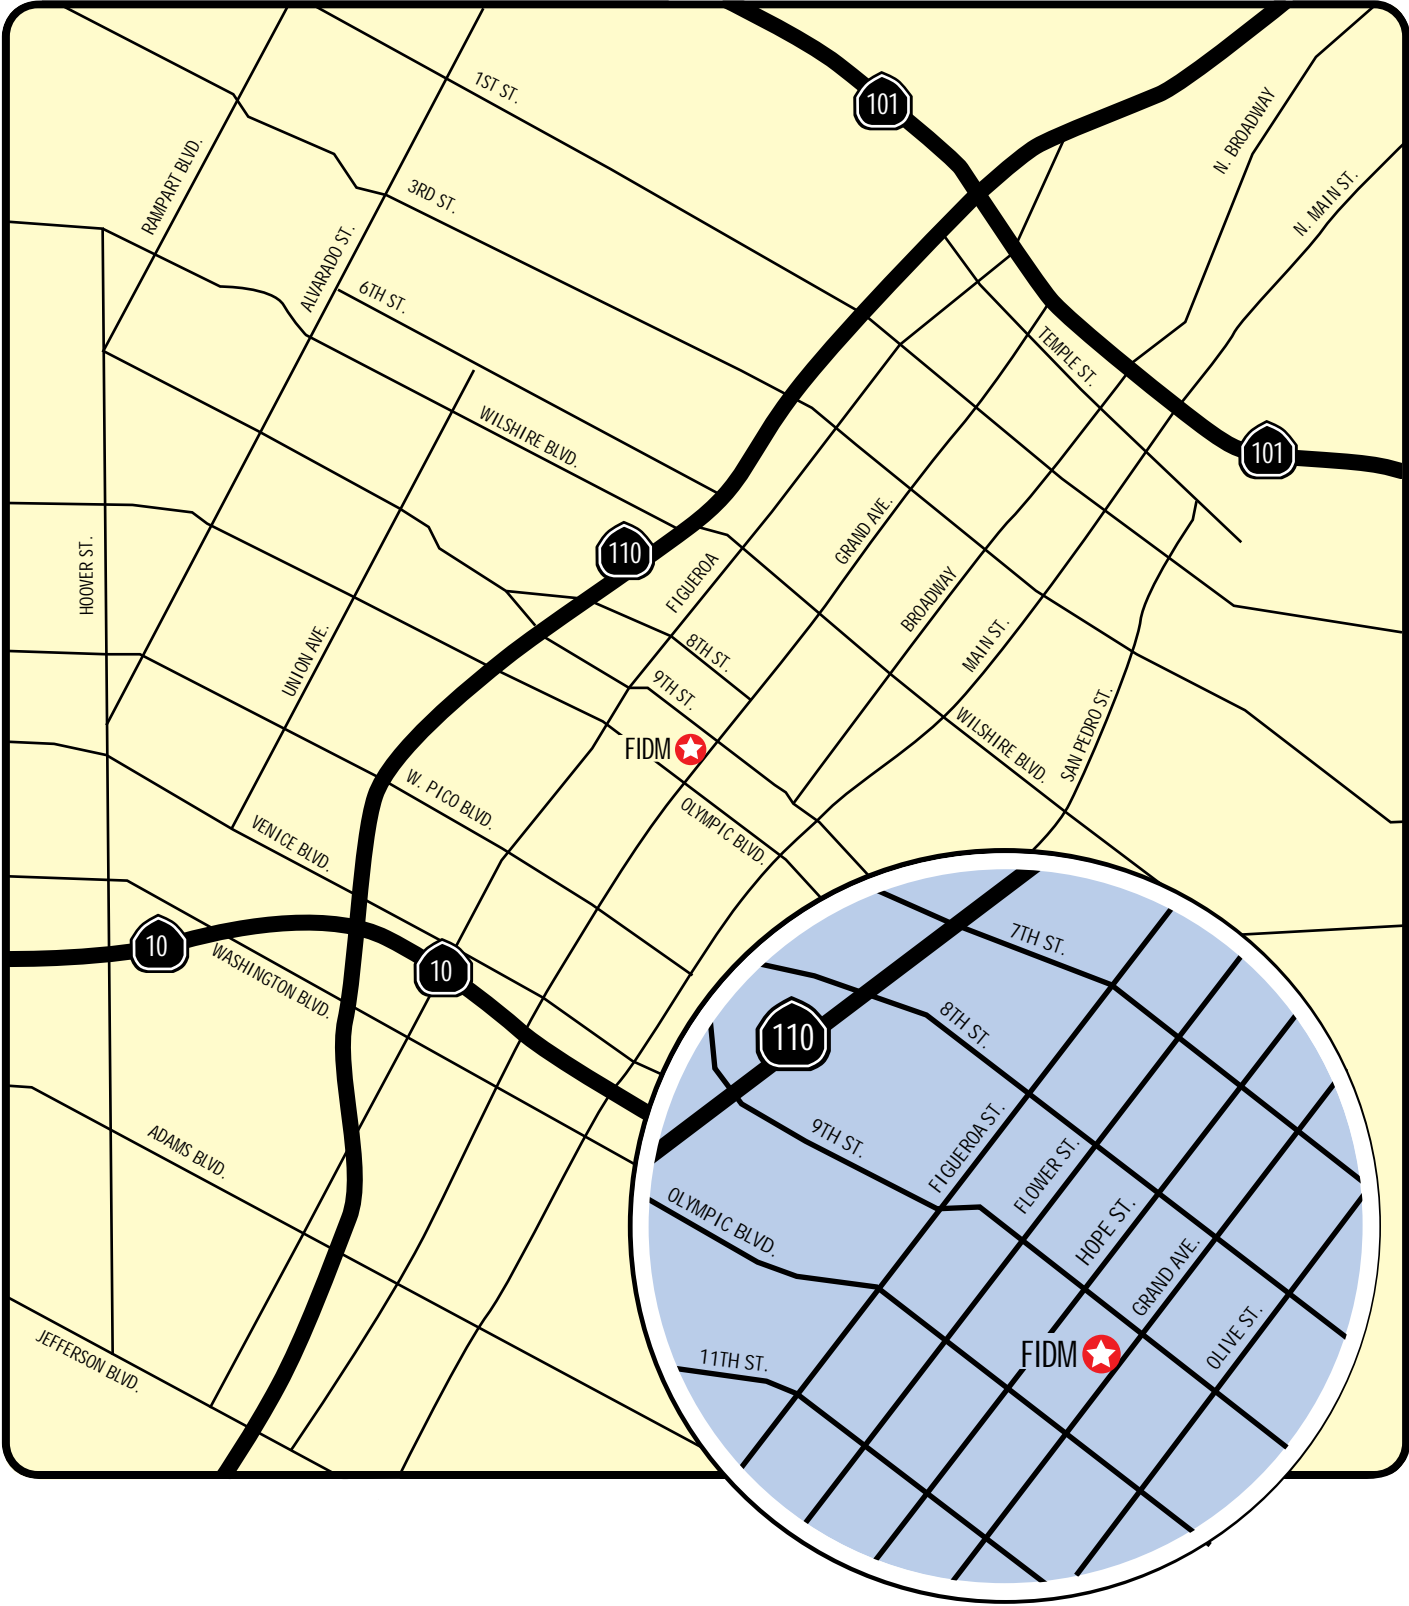

FIDM - The Fashion Institute Of Design & Merchandising

Los Angeles Campus: 919 S. Grand Ave., Los Angeles, Ca. 90015
213.624.1200 - General | 213.624.1201 - Admissions